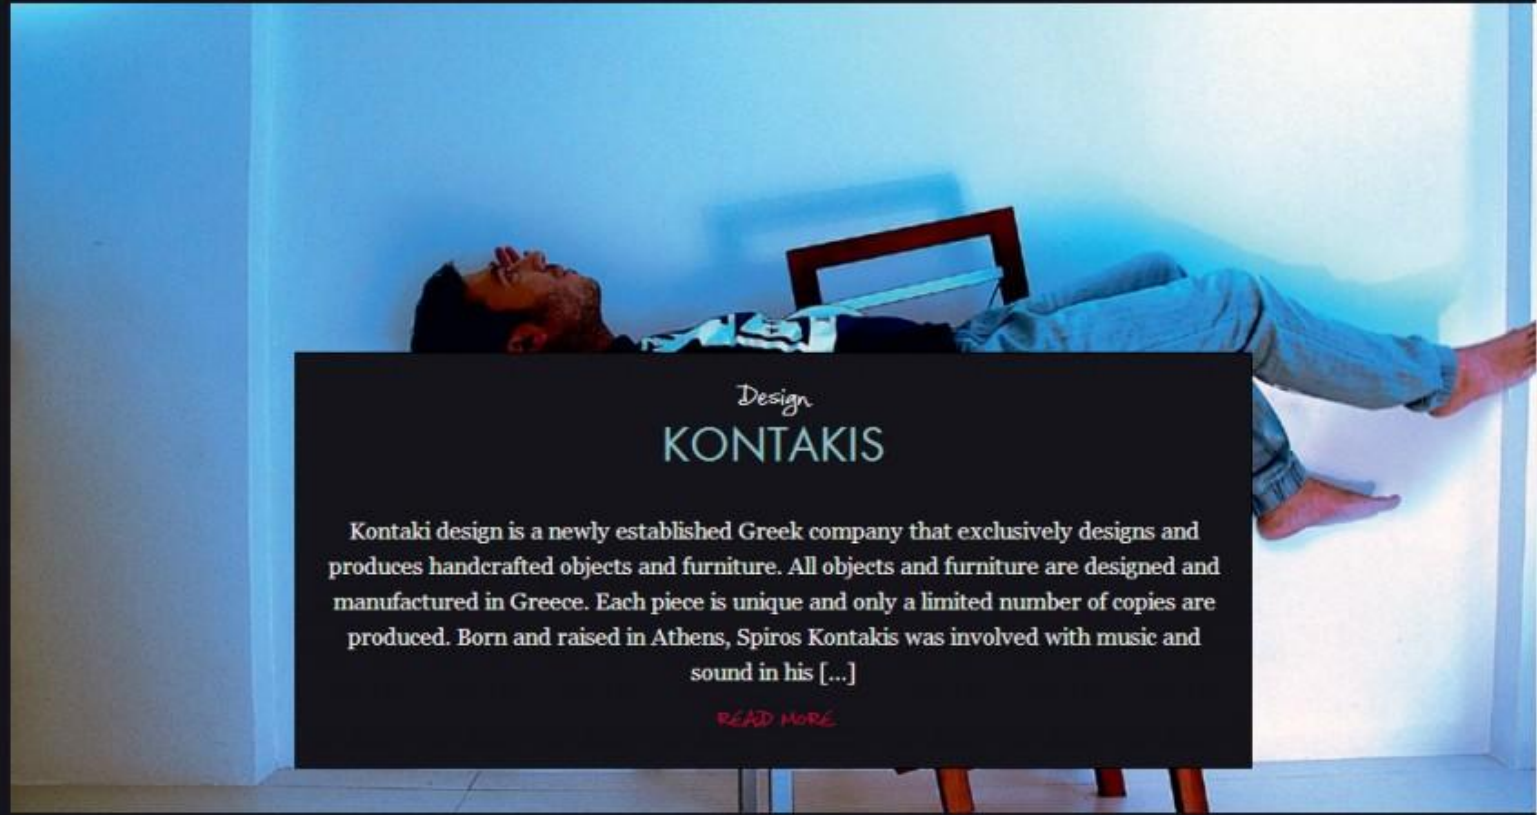

DESIGN

DESTINATION

GOURMET CORNER

NEW FEATURES

NEW OPENING

THE BASEMENT

Design
KONTAKIS

Kontaki design is a newly established Greek company that exclusively designs and produces handcrafted objects and furniture. All objects and furniture are designed and manufactured in Greece. Each piece is unique and only a limited number of copies are produced. Born and raised in Athens, Spiros Kontakis was involved with music and sound in his [...]